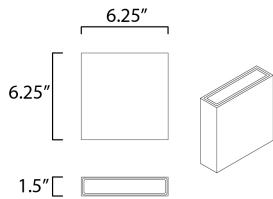

PRODUCT DESCRIPTION

Low profile LED up and down wall sconce which can be used interior or exterior are available in both Black and White. The flat face provides a place for numbers which makes these great for multi-family installations.

MEASUREMENTS

- DIMENSION : 6.25" W x 6.25" H x 1.5" Ext
- BACK PLATE : 6.25" W x 1.5" H x 3.25" HCO
- CANOPY : 1.25" H
- HANGING WEIGHT : 1.32 lb

LAMPING

- INPUT VOLTAGE : 120V
- LUMENS : 800 Rated (650 Del.)
- BULB : 2 x 5W LED PCB Integrated , 10W Total
- BULB INCLUDED : (Integrated)
- DIMMABLE : Triac CL or ELV
- CRI : 90+ CRI
- COLOR_TEMP : 3000K
- LIGHTING_DIRECTION : Up/Down